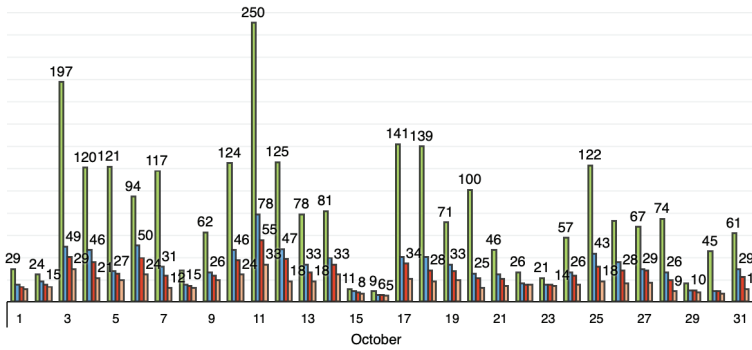

Post reach 49
Engagement 3

Summary Stats ?

Daily ▾

Last Month ▾

Chart Options ▾

- Page Views
- Sessions
- Visitors
- New Visitors

Save As Default

Average Daily Page Views

81.5

Average Daily Sessions

30.2

Average Daily Visitors

24.5

Average Daily New Visitors

16.2

Email Blast Stats