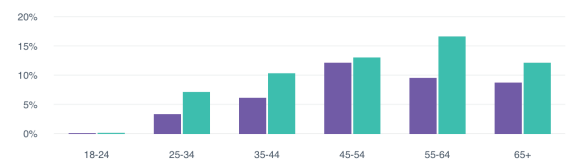

EarthKind Landscapes • Friday, Mar. 10, 2023 • 9:00 AM – 11:00 AM

Facebook Stats

Page overview

Discovery

Post reach	302
Post engagement	42
New Page Followers	2

Interactions

Reactions	11
Comments	2
Shares	1
Photo views	3
Link clicks	7

Audience

Age and Gender

Men 40.20%
Women 59.80%

Location

Cities Countries

Location	Count
Caldwell, TX	85
Rockdale, TX	40
College Station, TX	34
Cameron, TX	26
Gause, TX	23
Bryan, TX	20
Somerville, TX	20
Austin, TX	17
Milano, TX	17
Snook, TX	17