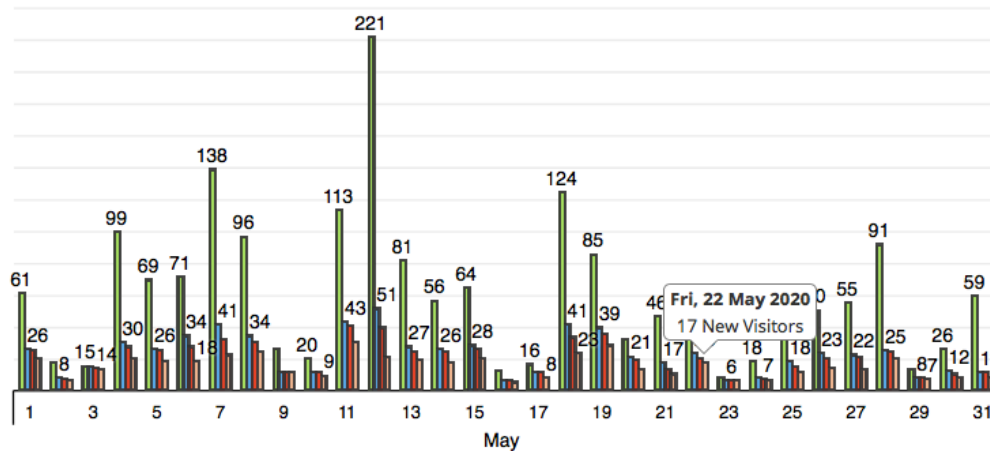

♥ 1

MAY 2020 SUMMARY

Tweets	4	Tweet impressions	2,433
Profile visits	14	Mentions	2
New followers	1		

## Twitter

## E-Newsletter Great Open Rates

<input type="checkbox"/>	 <b>Virtual EarthKind Access</b> SENT Email, Sent May 21, 2020 8:01 PM	<b>73%</b> OPEN RATE	<b>37%</b> CLICK RATE	<a href="#">More</a> ▾
<input type="checkbox"/>	 <b>How to Submit Public Comment</b> SENT Email, Sent May 11, 2020 5:43 PM	<b>32%</b> OPEN RATE	<b>1%</b> CLICK RATE	<a href="#">More</a> ▾
<input type="checkbox"/>	 <b>Board Meeting May 12, 2020 - Go To Meeting</b> SENT Email, Sent May 8, 2020 1:58 PM	<b>44%</b> OPEN RATE	<b>40%</b> CLICK RATE	<a href="#">More</a> ▾
<input type="checkbox"/>	 <b>Program/Workshops Update 05.2020.JR</b> SENT Email, Sent May 7, 2020 3:47 PM	<b>34%</b> OPEN RATE	<b>7%</b> CLICK RATE	<a href="#">More</a> ▾

Daily

Fri 1<sup>st</sup> — Sun 31<sup>st</sup> May

- Page Views
  - Sessions
  - Visitors
  - New Visitors
- [?](#)

	Page Views	Sessions	Visitors	New Visitors
Sun, 31 May 2020	59	11	11	8
Sat, 30 May 2020	26	12	10	8
Fri, 29 May 2020	13	8	8	7
Thur, 28 May 2020	91	25	24	20
Wed, 27 May 2020	55	22	21	13
Tues, 26 May 2020	50	23	20	14
Mon, 25 May 2020	34	18	15	11
Sun, 24 May 2020	18	8	7	6
Sat, 23 May 2020	8	6	6	6
Fri, 22 May 2020	42	23	20	17
Thur, 21 May 2020	46	17	13	10
Wed, 20 May 2020	32	21	19	13
Tues, 19 May 2020	85	39	35	28
Mon, 18 May 2020	124	41	33	23
Sun, 17 May 2020	16	11	11	8
Sat, 16 May 2020	12	6	6	5
Fri, 15 May 2020	64	28	26	20
Thur, 14 May 2020	56	26	24	17
Wed, 13 May 2020	81	27	24	19
Tues, 12 May 2020	221	51	39	21
Mon, 11 May 2020	113	43	40	30
Sun, 10 May 2020	20	11	11	9
Sat, 9 May 2020	26	11	11	11
Fri, 8 May 2020	96	34	30	24
Thur, 7 May 2020	138	41	32	22
Wed, 6 May 2020	71	34	27	18
Tues, 5 May 2020	69	26	25	18
Mon, 4 May 2020	99	30	27	20
Sun, 3 May 2020	15	15	14	13
Sat, 2 May 2020	17	8	7	6
Fri, 1 May 2020	61	26	25	20
<b>Total</b>	<b>1,858</b>	<b>702</b>	<b>621</b>	<b>465</b>