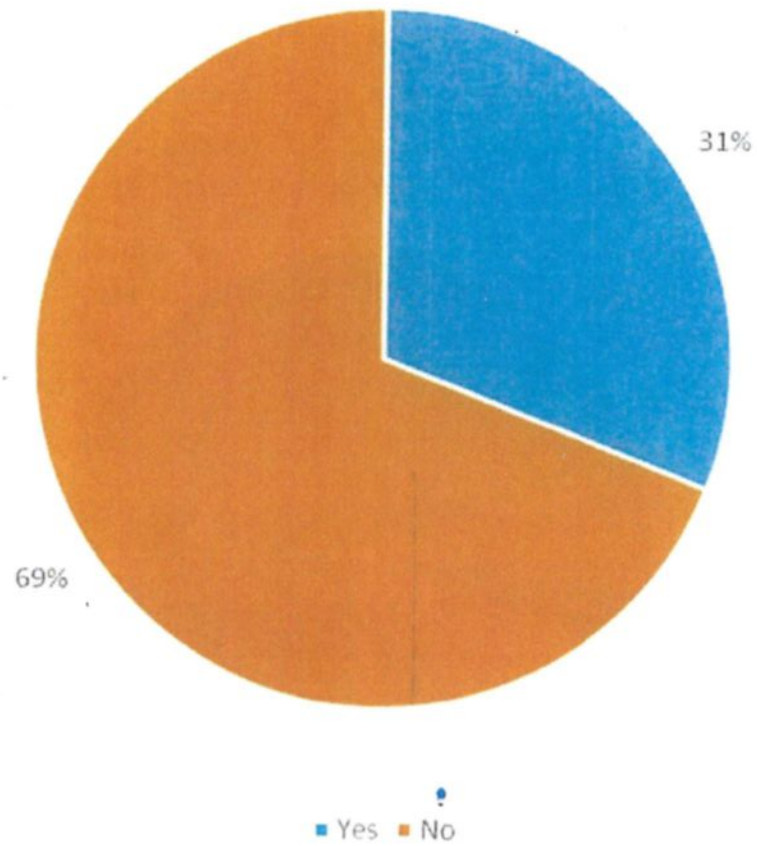

Have You Participated in a HHW Collection Event Before?

69% of attendees had never attended a Household Hazardous Waste event before compared to 31% of attendees.