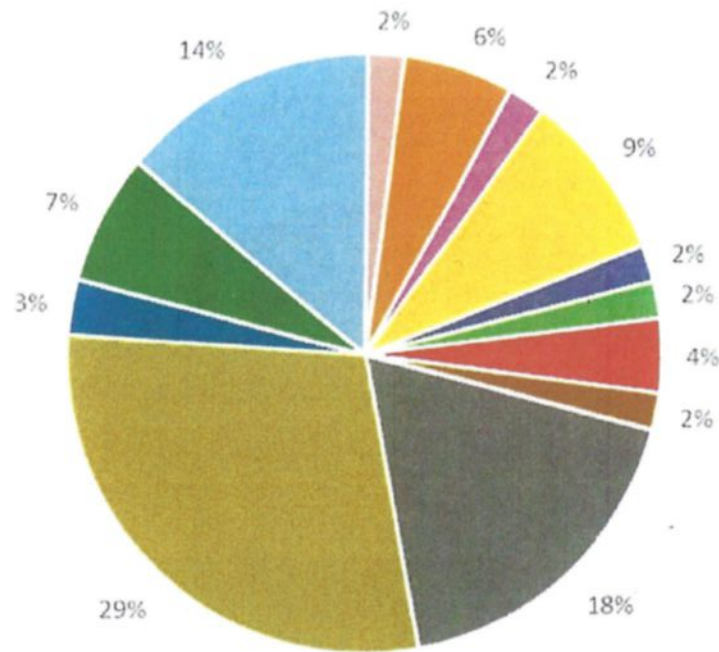

What Items Are You Dropping Off Today?

- Antifreeze
- Auto Batteries
- Electronics
- Household Chemicals
- Light/Fluorescent Bulbs
- Not Specified
- Other
- Other Batteries
- Oil
- Paint
- Petroleum Products
- Pesticides/Herbicides
- Tires

Paint (29%) was the most dropped off items at the Milam County HHW event followed by Oil (18%), Tires (14%), Household Chemicals (9%), Pesticides/Herbicides (7%), Auto Batteries (6%), Other (4%), Petroleum Products (3%), Antifreeze (2%), Electronics (2%), Light/Fluorescent Bulbs (2%), Not Specified (2%), and Other Batteries (2%).