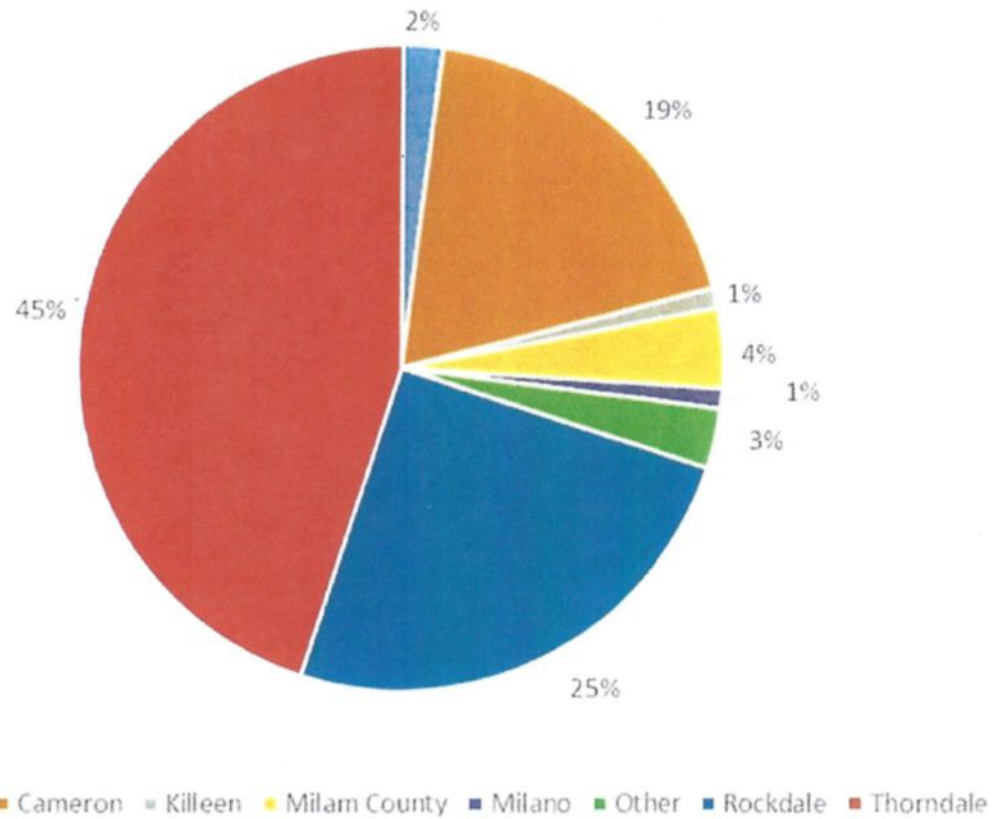

How Did You Hear About This Event?

- City/County Employee
- Family/Friends
- Flyer
- News Station
- Newspaper
- Other
- Radio
- Website/Social Media

51% of attendees found out about this event by the newspaper (51%), Website/Social Media (16%), Radio (16%), Flyer (9%), Family/Friends (3%), City/County Employee (3%), Other (1%), and News Station (1%).

Milam County Household Hazardous Waste Event-April 14, 2018

Where Do You Live?

148 people attended the Household Hazardous Waste event in Thorndale. 45% of attendees lived in Thorndale followed by Rockdale (25%), Cameron (19%), Milam County (4%), Other (3%), Bell County (2%), Milano (1%), and Killeen (1%).

Paint (29%) was the most dropped off items at the Milam County HHW event followed by Oil (18%), Tires (14%), Household Chemicals (9%), Pesticides/Herbicides (7%), Auto Batteries (6%), Other (4%), Petroleum Products (3%), Antifreeze (2%), Electronics (2%), Light/Fluorescent Bulbs (2%), Not Specified (2%), and Other Batteries (2%).