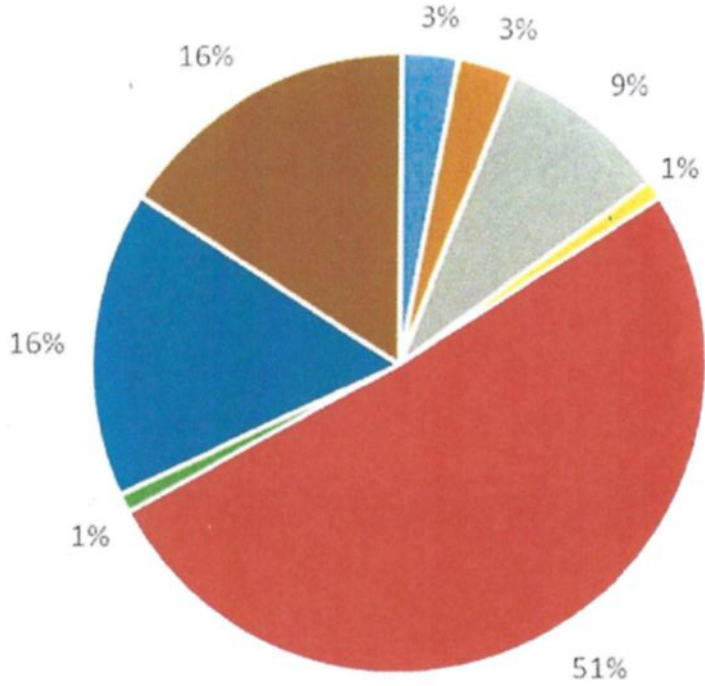

How Did You Hear About This Event?

- City/County Employee
- Family/Friends
- Flyer
- News Station
- Newspaper
- Other
- Radio
- Website/Social Media

51% of attendees found out about this event by the newspaper (51%), Website/Social Media (16%), Radio (16%), Flyer (9%), Family/Friends (3%), City/County Employee (3%), Other (1%), and News Station (1%).

Milam County Household Hazardous Waste Event-April 14, 2018

Where Do You Live?

148 people attended the Household Hazardous Waste event in Thorndale. 45% of attendees lived in Thorndale followed by Rockdale (25%), Cameron (19%), Milam County (4%), Other (3%), Bell County (2%), Milano (1%), and Killeen (1%).

Paint (29%) was the most dropped off items at the Milam County HHW event followed by Oil (18%), Tires (14%), Household Chemicals (9%), Pesticides/Herbicides (7%), Auto Batteries (6%), Other (4%), Petroleum Products (3%), Antifreeze (2%), Electronics (2%), Light/Fluorescent Bulbs (2%), Not Specified (2%), and Other Batteries (2%).